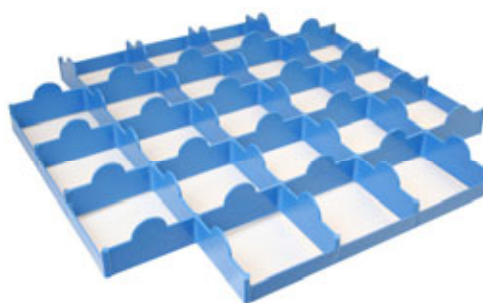

## *Standard baskets*

Plate, cutlery, tray and open baskets for cups & glasses. Open baskets are the base for a very flexible range of extenders and inserts. Cutlery baskets have a close mesh base, so that items of cutlery can be laid flat without falling through the base.

## *Height extenders*

These can be added to the base basket for tall items. Each extender adds 40mm to the height of base basket. Extenders are supplied separately and can be easily and permanently snapped onto the base basket, building to the desired height.

## *Base divider inserts*

These can be placed in the basic basket to separate items such as cups, bowls and glasses, to avoid scratching and breakages. They come in 5 compartment sizes, 9 (for bowls and large glassware such as steins), 16, 25, 36 and 49 compartments to suit your glass size. See chart for maximum glass sizes.

## *Polirack incliners*

Incliners can be added to your base dividers. These tilt the cups, bowls or glasses, so the rinse water runs off the base. This avoids staining on the base of these items when the water dries out, which spoils their appearance and requires further manual cleaning.