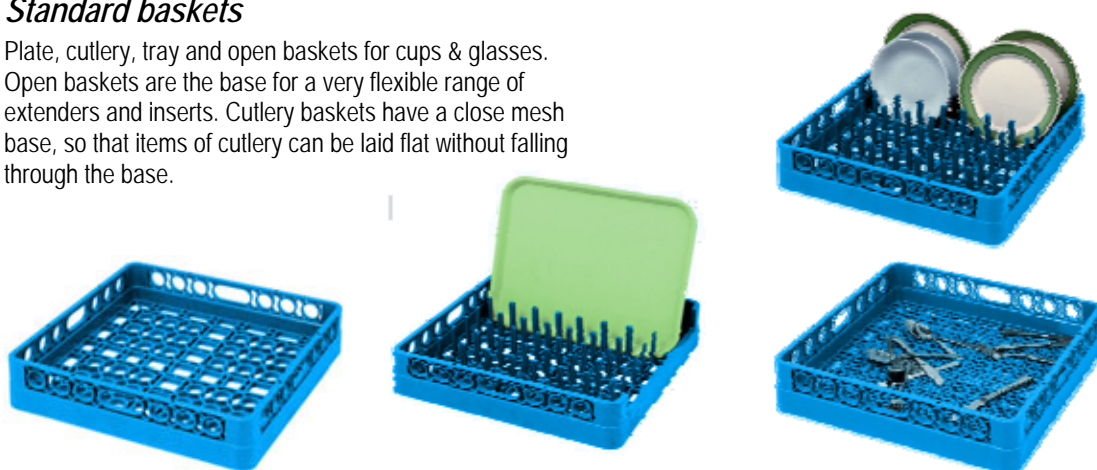

# POLIRACKS

This is an extensive and versatile range of 500mm by 500mm plastic dishwasher baskets for washing and storing glassware, crockery and cutlery.

## *Standard baskets*

Plate, cutlery, tray and open baskets for cups & glasses. Open baskets are the base for a very flexible range of extenders and inserts. Cutlery baskets have a close mesh base, so that items of cutlery can be laid flat without falling through the base.

## *Height extenders*

These can be added to the base basket for tall items. Each extender adds 40mm to the height of base basket. Extenders are supplied separately and can be easily and permanently snapped onto the base basket, building to the desired height.

## *Base divider inserts*

These can be placed in the basic basket to separate items such as cups, bowls and glasses, to avoid scratching and breakages. They come in 5 compartment sizes, 9 (for bowls and large glassware such as steins), 16, 25, 36 and 49 compartments to suit your glass size. See chart for maximum glass sizes.