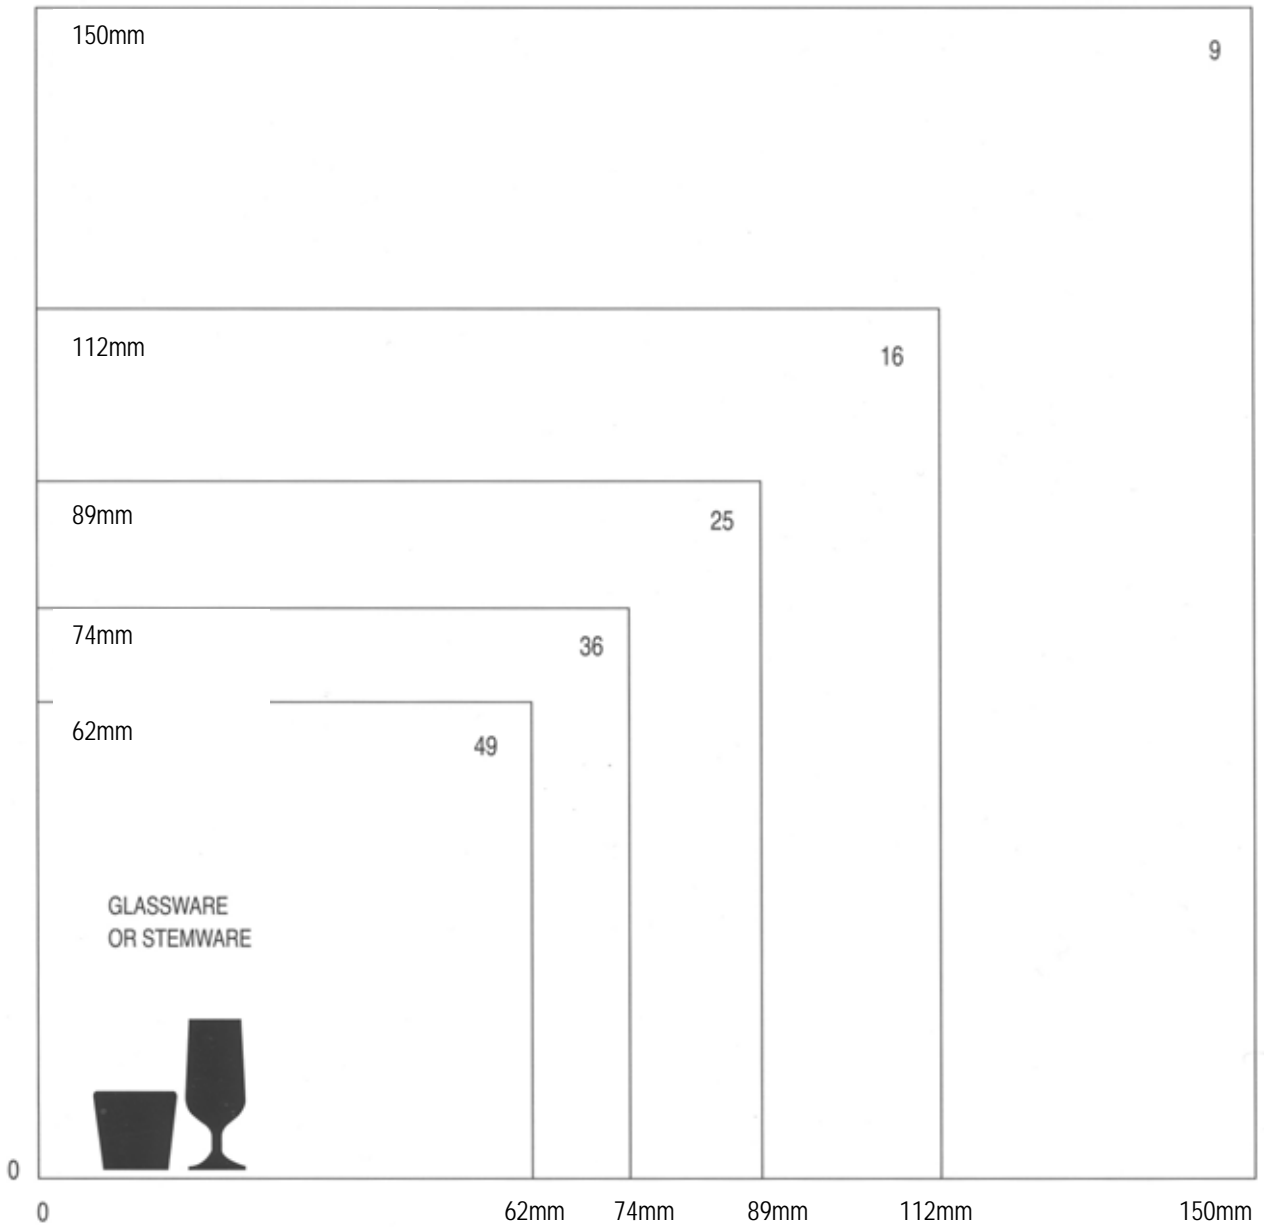

DIVIDED BASKET COMPARTMENT SIZE CHART

3x3
15x15 cm